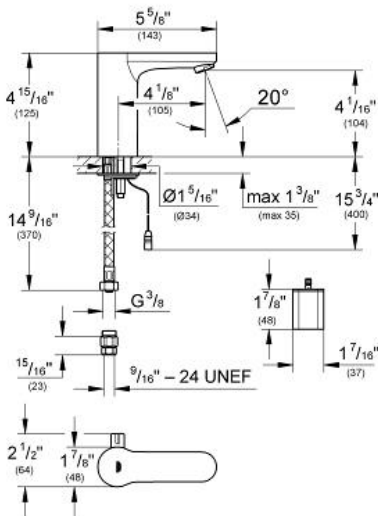

Product Description:

Standard Specification:

- With infrared sensor for bi-directional communication for monitoring, configuration and service purpose
- 6V lithium-battery, type CR-P2
- Battery lifetime: approx. 7 years (150 actuations a day)
- Multi-stage battery status display
- With integrated solenoid valve
- Single hole installation
- For 1/2" angle valve
- Aerator 1 gallon/min
- Wash cycle 12 sec, 0.2 gallons
- Non-return valve
- Dirt strainers
- Quick installation system
- 7 pre-set programs:
 - Auto-flush
 - Thermal disinfection
 - Cleaning mode
- Additional functions and precise settings by remote control 36 407
- **CE approved**
- Min. recommended pressure: 15 psi