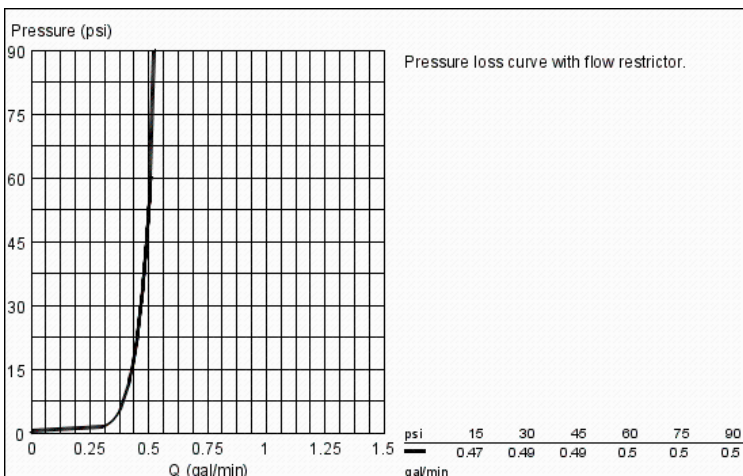

Product Description:

Standard Specification:

- With infrared sensor for bi-directional communication for monitoring, configuration and service purpose
- 6V lithium-battery, type CR-P2
- Battery lifetime: approx. 7 years (150 actuations a day)
- Multi-stage battery status display
- With integrated solenoid valve
- Single hole installation
- For 1/2" angle valve
- Aerator 1 gallon/min
- Wash cycle 12 sec, 0.2 gallons
- Non-return valve
- Dirt strainers
- Quick installation system
- 7 pre-set programs:
 - Auto-flush
 - Thermal disinfection
 - Cleaning mode
- Additional functions and precise settings by remote control 36 407
- **CE approved**
- Min. recommended pressure: 15 psi

Applicable Codes & Standards:

- Energy Policy Act of 1992
- NSF 61
- ASME A112.18.1/CSA B125.1
- US Federal and State material regulations
- EPA WaterSense®
- ICC/ANSI A117.1

Color:

- 36328000 StarLight Chrome